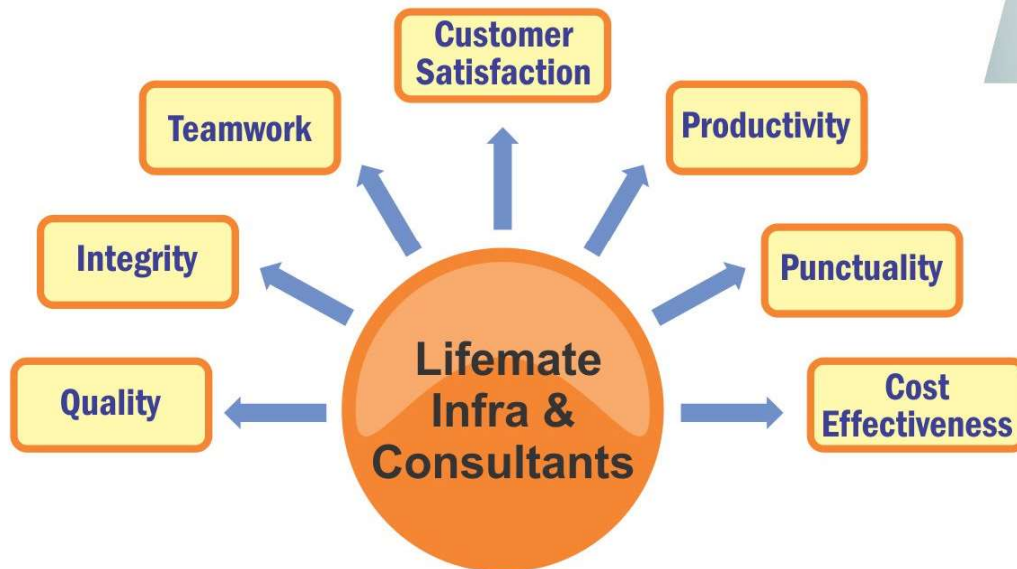

About Lifemate Infra & Consultant (P)

We take pleasure to introduce ourselves as one of the leading infrastructure company. A company which is committed to “ON TIME & ON BUDGET“ delivery, guaranteed performance and offering end to end solution to customers. We aim at providing single window solution to all infrastructural requirements.

We deal in variety of civil works from construction to maintenance of both residential as well as commercial buildings including office spaces, factories and industries.

To achieve our objectives and goals we have a dedicated team of Engineers, Technicians, field executives, labour contractors, Supervisors and allied vendors working in tandem in the value chain across all over India.

Our Team is focused on :